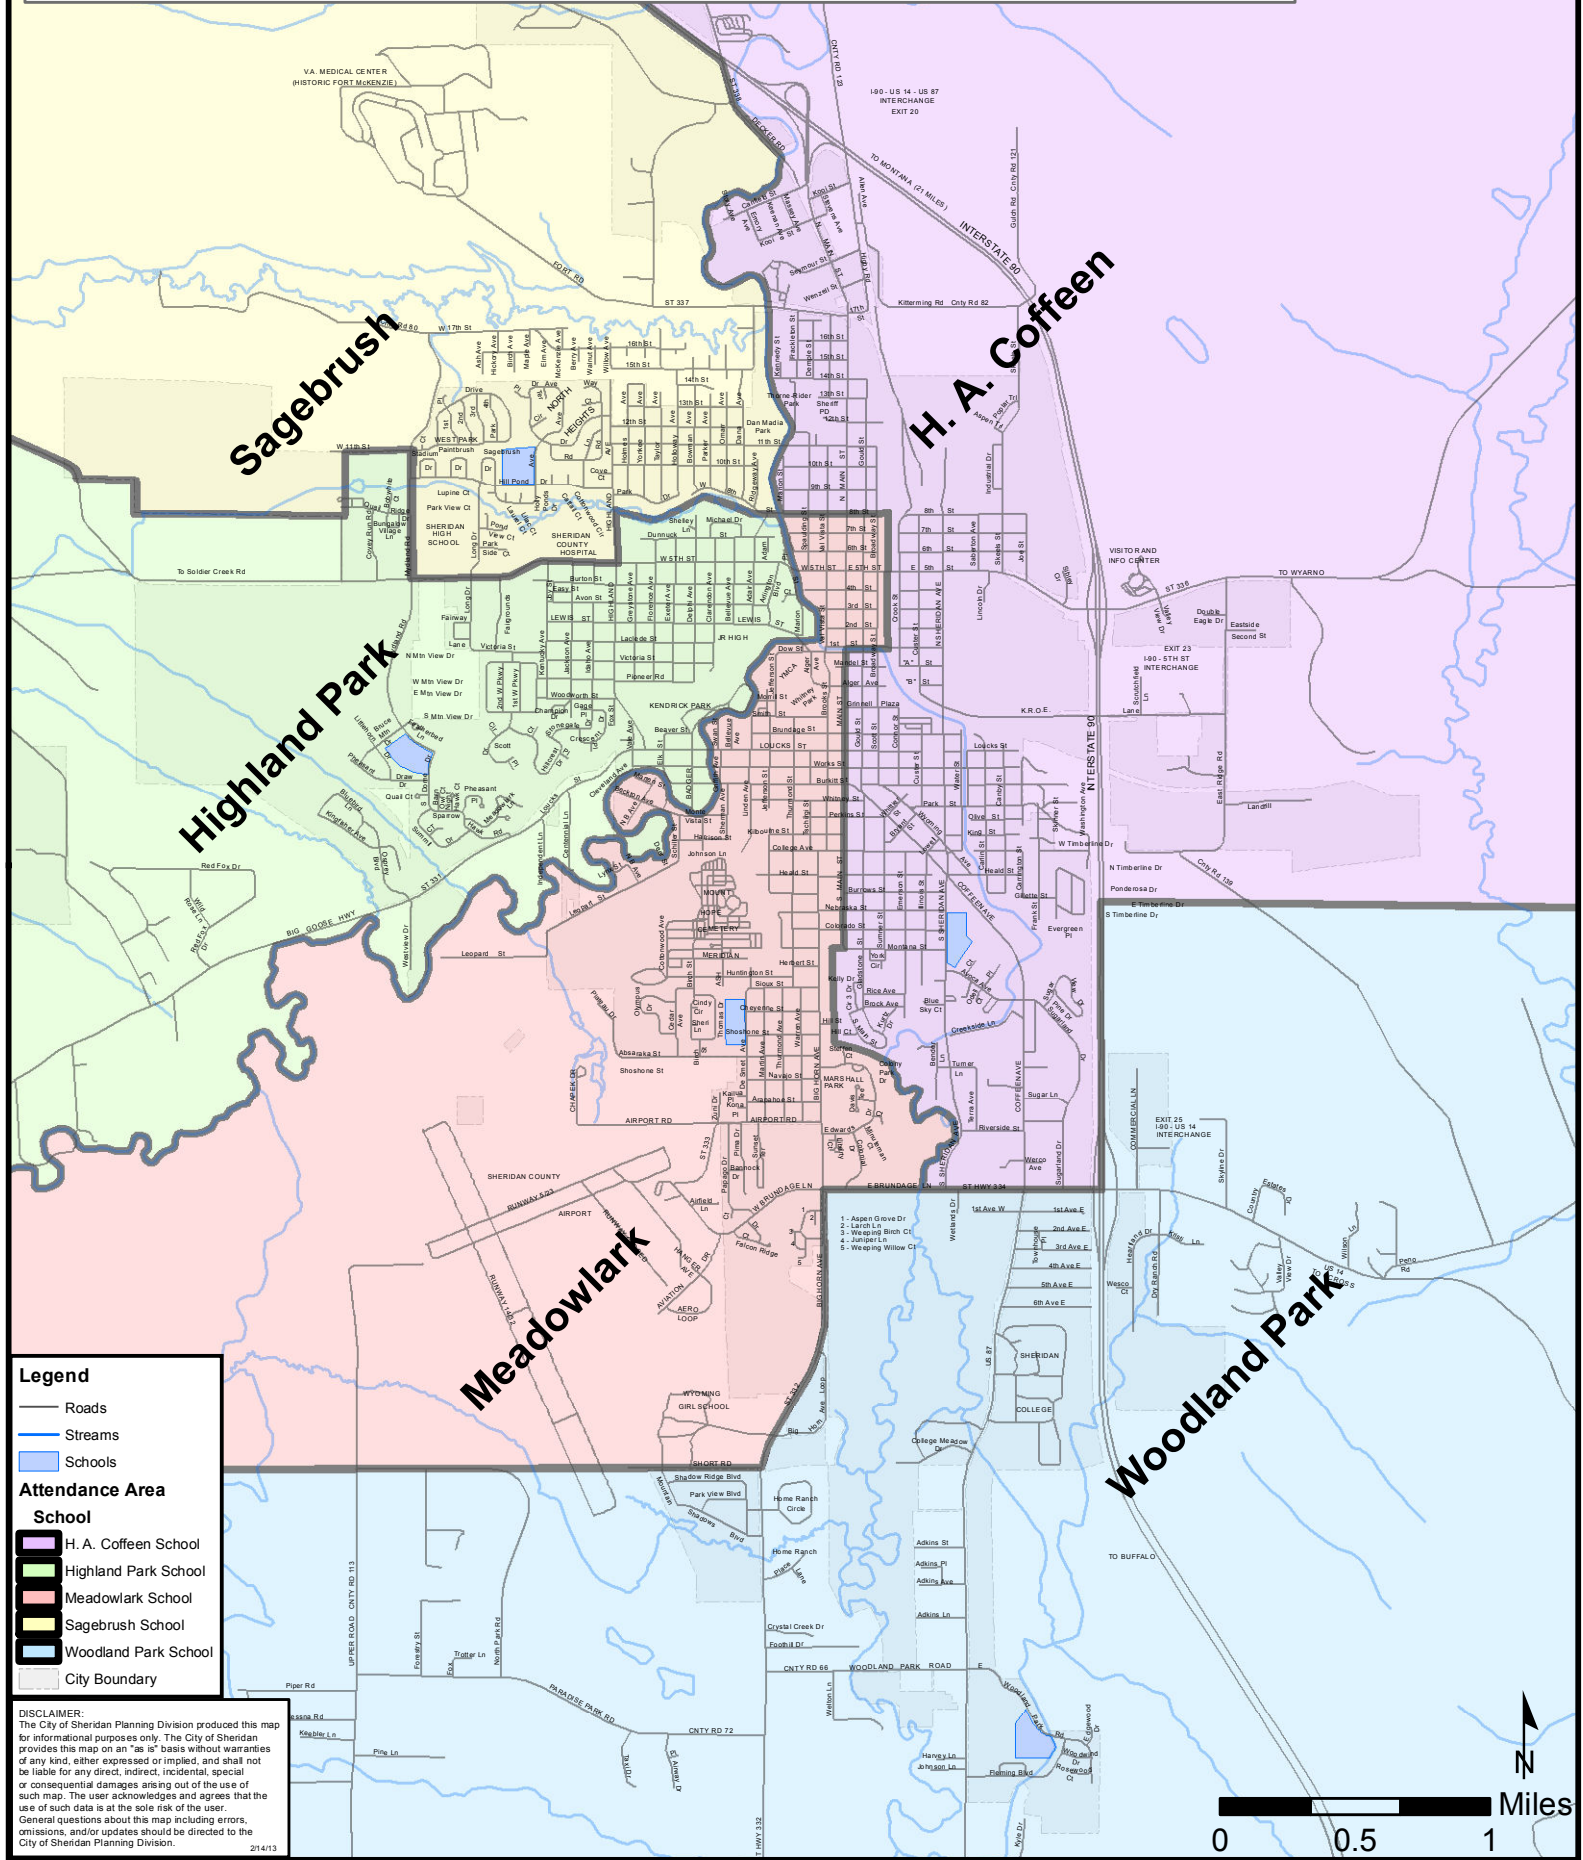

Sheridan County School District 2 Elementary School Attendance Area Map

Legend

- Roads
- Streams
- Schools

Attendance Area

School

- H. A. Coffeen School
- Highland Park School
- Meadowlark School
- Sagebrush School
- Woodland Park School
- City Boundary